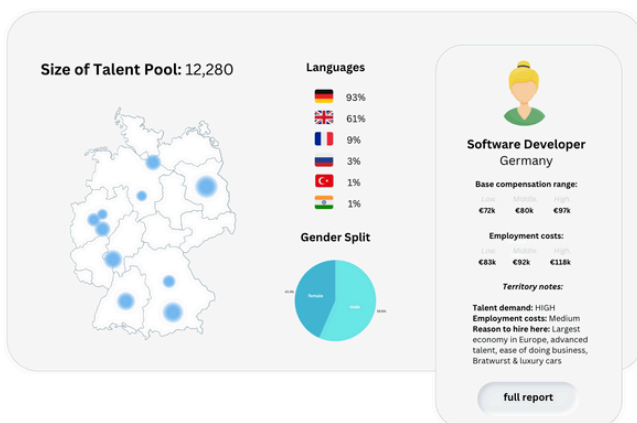

compp **deel.**

Your talent market research partner

 a quick health check on us!

talent pool snapshot

Compensation data, local insights, language information & candidate pool diversity in the territories you wish to hire & employ talent. We'll deep dive into salary information, number of suitable candidates, diversity, languages spoken & more...