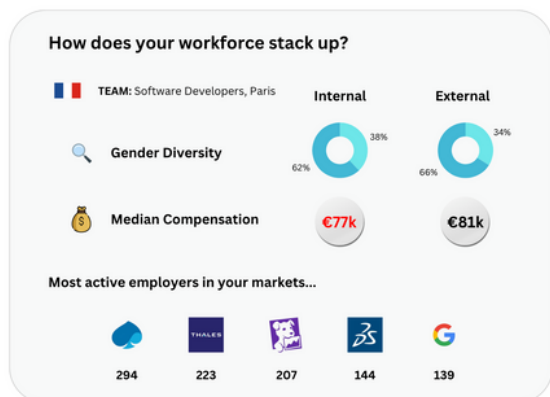

compp **deel.**

Your talent market research partner

 a quick health check on us!

talent pool snapshot

Compensation data, local insights, language information & candidate pool diversity in the territories you wish to hire & employ talent. We'll deep dive into salary information, number of suitable candidates, diversity, languages spoken & more...